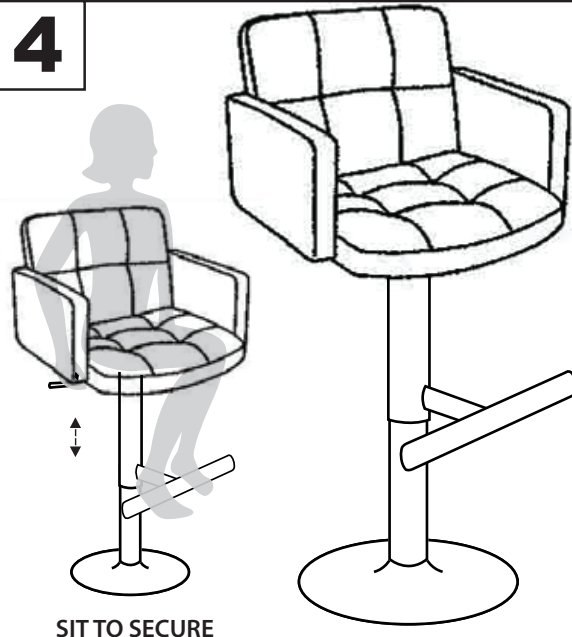

Stout Bar Stool

Part # BS-TW-STOUT XX

20-0319

PARTS

1

2

3

4

Do not over tighten.
Do not use power tools to assemble.

WARNING:

- DO NOT STAND ON OR USE THIS STOOL AS A STEP LADDER.
- THIS STOOL IS MEANT TO SEAT ONLY ONE PERSON AT A TIME
- ALL BOLTS, SCREWS, AND KNOBS MUST BE TIGHTLY SECURED, AND SHOULD BE CHECKED AT LEAST EVERY 4 MONTHS.
- IF PARTS ARE MISSING, BROKEN, DAMAGED OR WORN, THEN STOP USING THE PRODUCT UNTIL REPAIRS ARE MADE USING FACTORY AUTHORIZED PARTS.