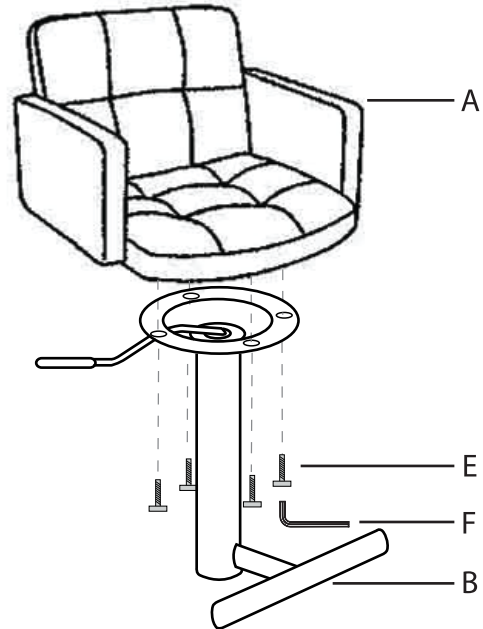

Stout Bar Stool

Part # BS-TW-STOUT XX

20-0319

PARTS

1

2

3

4

Do not over tighten.
Do not use power tools to assemble.

WARNING:

- DO NOT STAND ON OR USE THIS STOOL AS A STEP LADDER.
- THIS STOOL IS MEANT TO SEAT ONLY ONE PERSON AT A TIME
- ALL BOLTS, SCREWS, AND KNOBS MUST BE TIGHTLY SECURED, AND SHOULD BE CHECKED AT LEAST EVERY 4 MONTHS.
- IF PARTS ARE MISSING, BROKEN, DAMAGED OR WORN, THEN STOP USING THE PRODUCT UNTIL REPAIRS ARE MADE USING FACTORY AUTHORIZED PARTS.