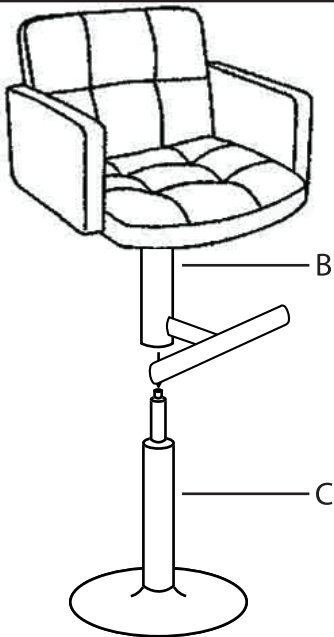

Stout Bar Stool

Part # BS-TW-STOUT XX

20-0319

PARTS

1

2

3

4

Do not over tighten.
Do not use power tools to assemble.

WARNING:

- DO NOT STAND ON OR USE THIS STOOL AS A STEP LADDER.
- THIS STOOL IS MEANT TO SEAT ONLY ONE PERSON AT A TIME
- ALL BOLTS, SCREWS, AND KNOBS MUST BE TIGHTLY SECURED, AND SHOULD BE CHECKED AT LEAST EVERY 4 MONTHS.
- IF PARTS ARE MISSING, BROKEN, DAMAGED OR WORN, THEN STOP USING THE PRODUCT UNTIL REPAIRS ARE MADE USING FACTORY AUTHORIZED PARTS.